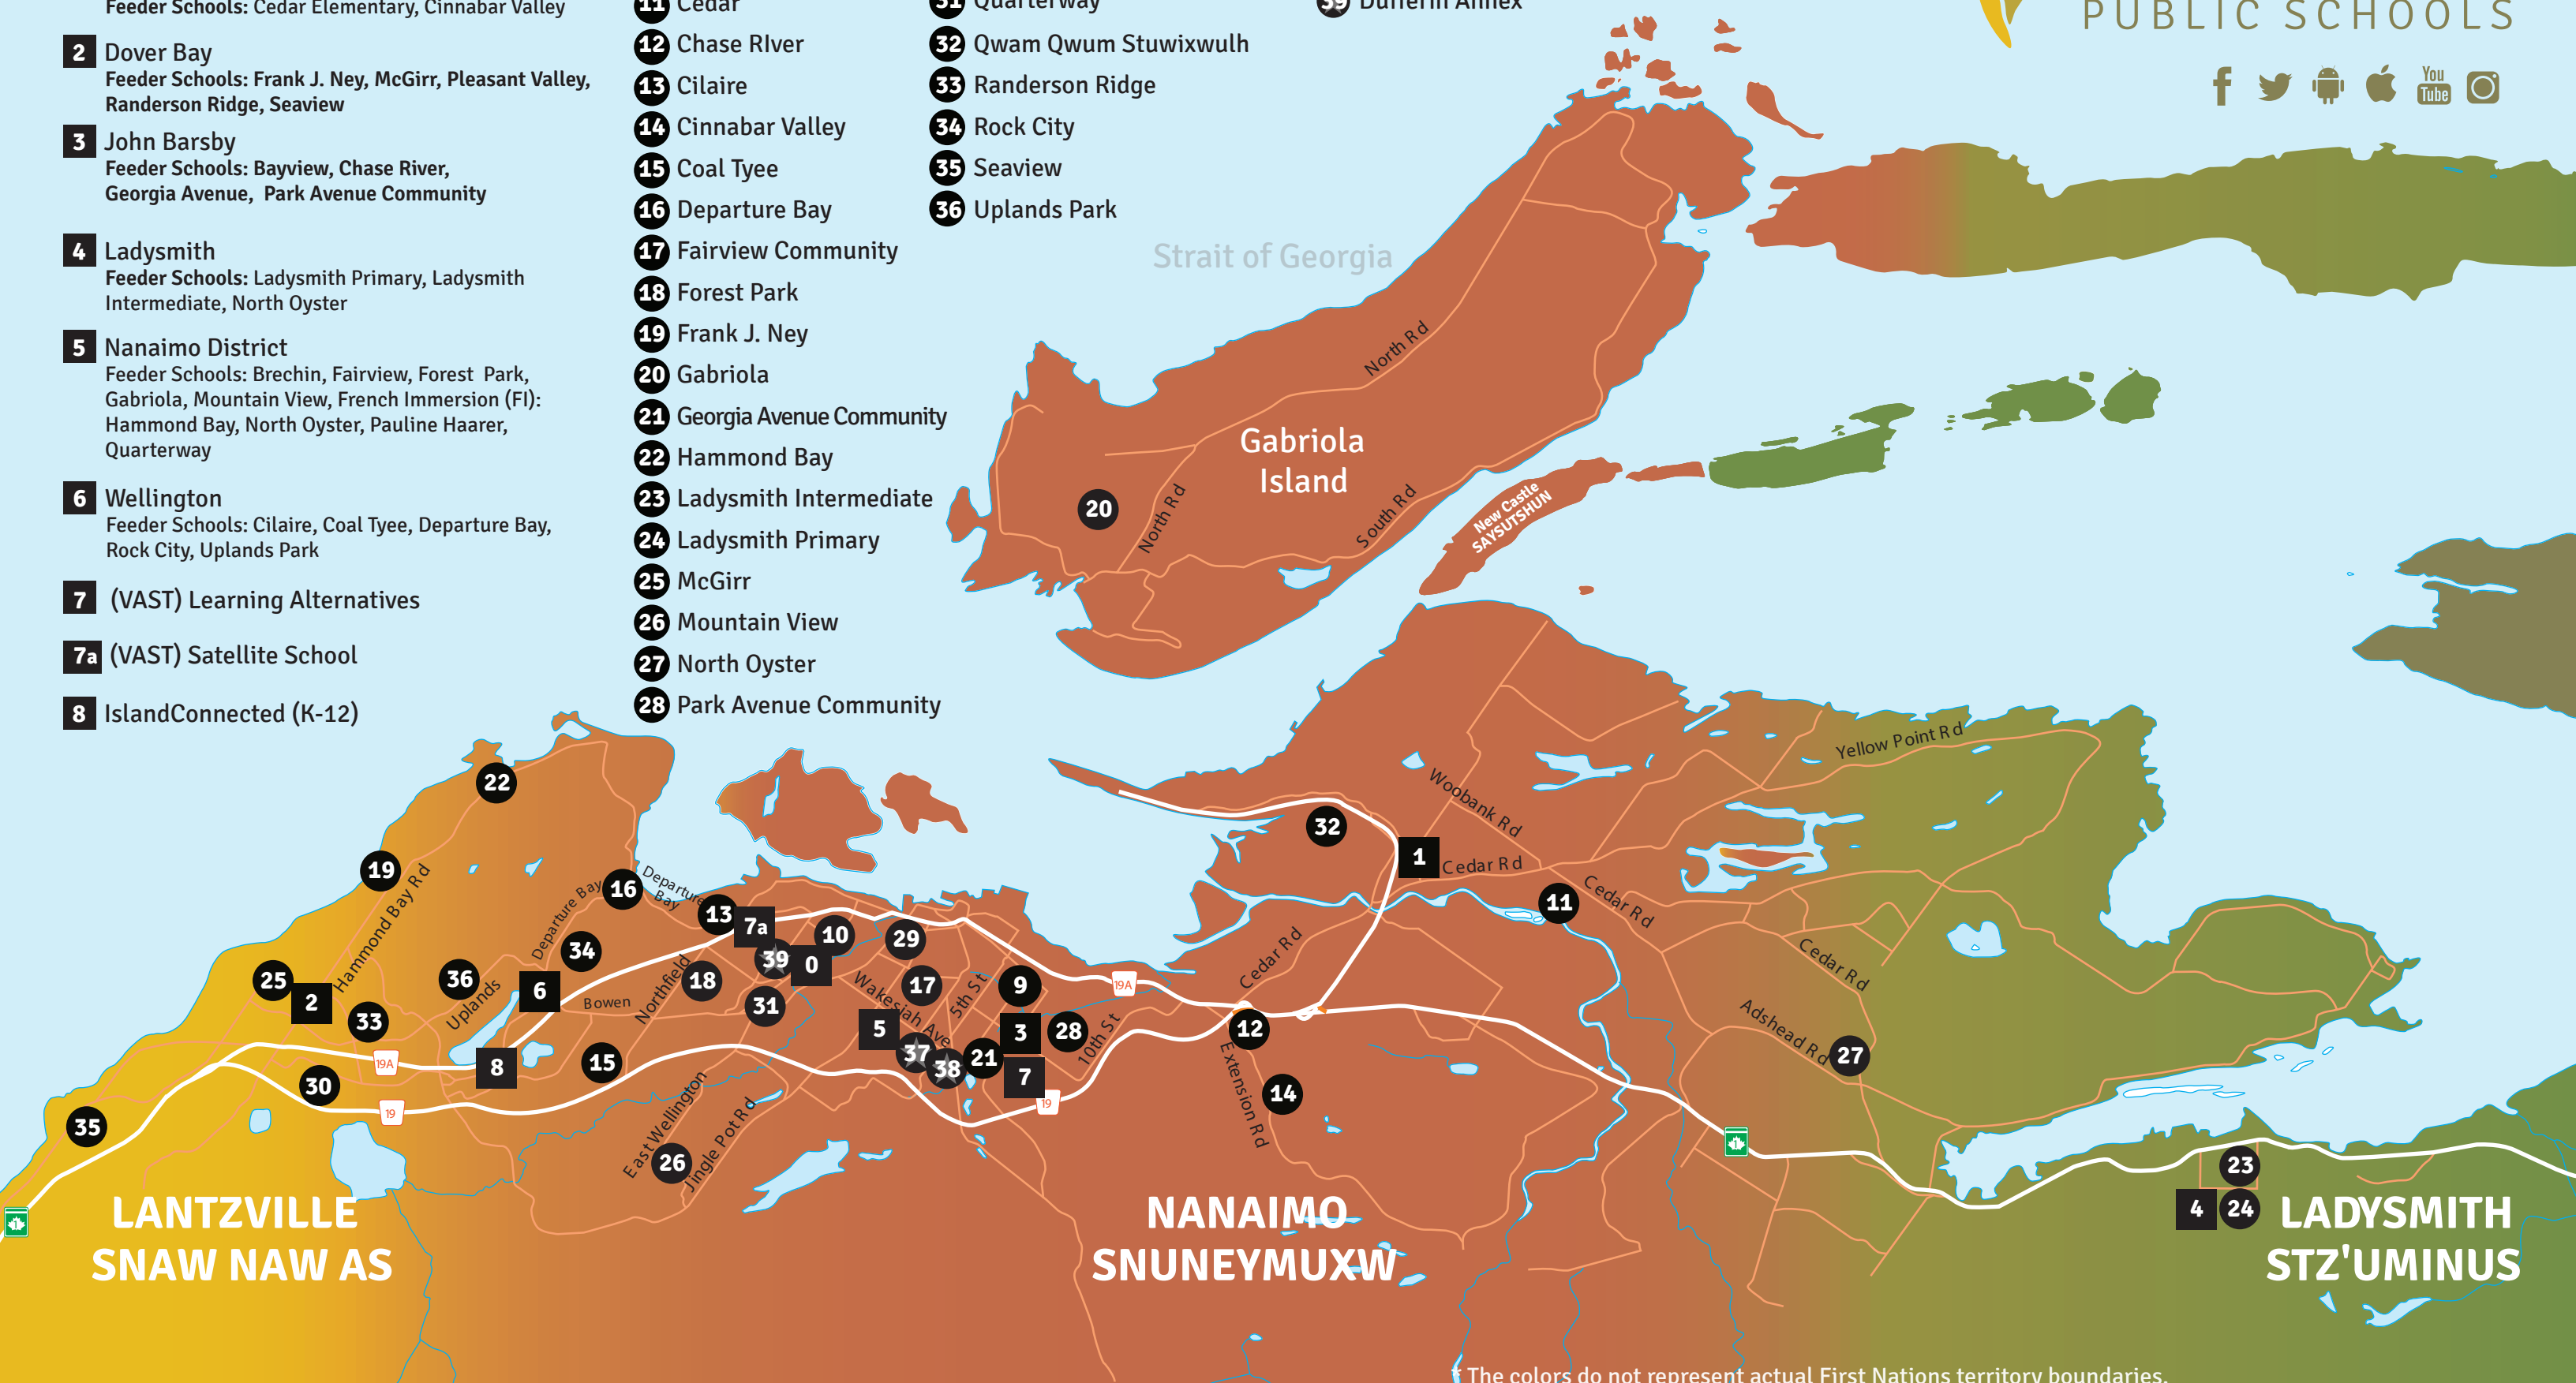

Welcome (Nuw'ilum) to NLPS

NANAIMO LADYSMITH
PUBLIC SCHOOLS

Secondary Schools

- 0** Career Technical Centre (Dufferin Annex)
- 1** Cedar Community
Feeder Schools: Cedar Elementary, Cinnabar Valley
- 2** Dover Bay
Feeder Schools: Frank J. Ney, McGirr, Pleasant Valley, Randerson Ridge, Seaview
- 3** John Barsby
Feeder Schools: Bayview, Chase River, Georgia Avenue, Park Avenue Community
- 4** Ladysmith
Feeder Schools: Ladysmith Primary, Ladysmith Intermediate, North Oyster
- 5** Nanaimo District
Feeder Schools: Brechin, Fairview, Forest Park, Gabriola, Mountain View, French Immersion (FI): Hammond Bay, North Oyster, Pauline Haarer, Quarterway
- 6** Wellington
Feeder Schools: Cilaire, Coal Tye, Departure Bay, Rock City, Uplands Park
- 7** (VAST) Learning Alternatives
- 7a** (VAST) Satellite School
- 8** IslandConnected (K-12)

Elementary

- 9** Bayview
- 10** Brechin
- 11** Cedar
- 12** Chase River
- 13** Cilaire
- 14** Cinnabar Valley
- 15** Coal Tye
- 16** Departure Bay
- 17** Fairview Community
- 18** Forest Park
- 19** Frank J. Ney
- 20** Gabriola
- 21** Georgia Avenue Community
- 22** Hammond Bay
- 23** Ladysmith Intermediate
- 24** Ladysmith Primary
- 25** McGirr
- 26** Mountain View
- 27** North Oyster
- 28** Park Avenue Community
- 29** Pauline Haarer
- 30** Pleasant Valley
- 31** Quarterway
- 32** Qwam Qwum Stuwixwulh
- 33** Randerson Ridge
- 34** Rock City
- 35** Seaview
- 36** Uplands Park
- 37** District Administration Centre
- 38** DAC Annex
- 39** Dufferin Annex

The colors do not represent actual First Nations territory boundaries.