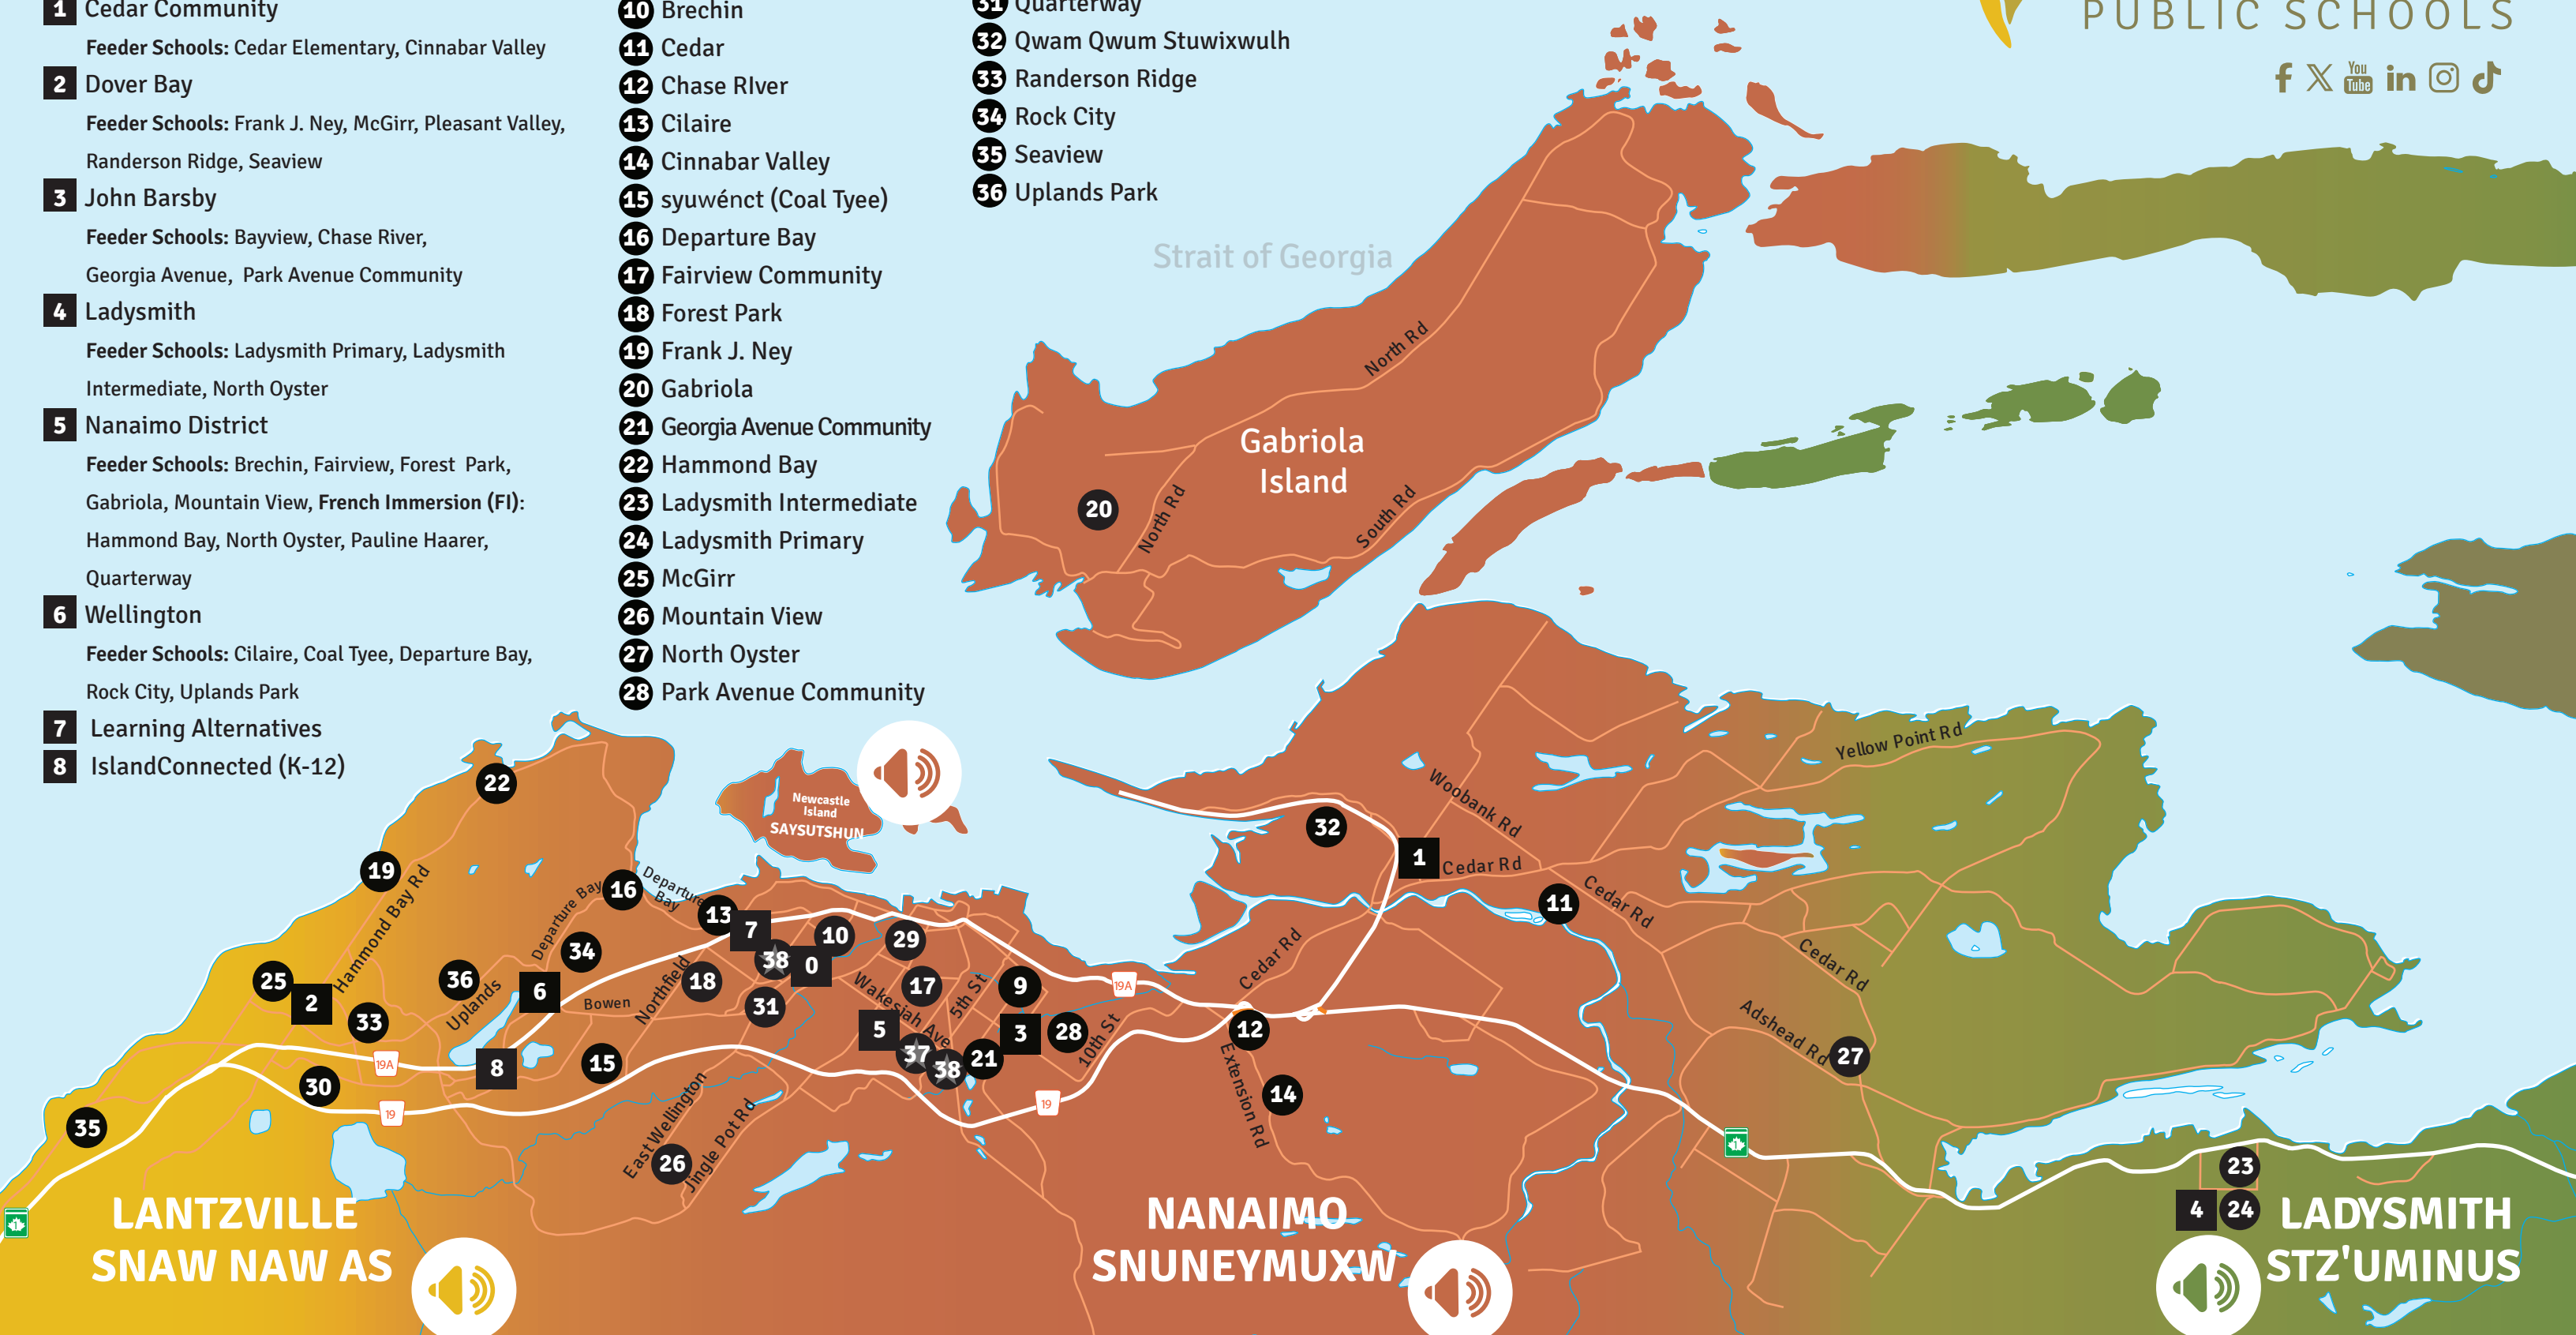

# Welcome (Nuw'ilum) to NLPS

**NANAIMO LADYSMITH**  
PUBLIC SCHOOLS

## Secondary Schools

- 0** Career Technical Centre (Dufferin Annex)
- 1** Cedar Community  
Feeder Schools: Cedar Elementary, Cinnabar Valley
- 2** Dover Bay  
Feeder Schools: Frank J. Ney, McGirr, Pleasant Valley, Randerson Ridge, Seaview
- 3** John Barsby  
Feeder Schools: Bayview, Chase River, Georgia Avenue, Park Avenue Community
- 4** Ladysmith  
Feeder Schools: Ladysmith Primary, Ladysmith Intermediate, North Oyster
- 5** Nanaimo District  
Feeder Schools: Brechin, Fairview, Forest Park, Gabriola, Mountain View, French Immersion (FI): Hammond Bay, North Oyster, Pauline Haarer, Quarterway
- 6** Wellington  
Feeder Schools: Cilaire, Coal Tye, Departure Bay, Rock City, Uplands Park
- 7** Learning Alternatives
- 8** IslandConnected (K-12)

## Elementary Schools

- 9** Bayview
- 10** Brechin
- 11** Cedar
- 12** Chase River
- 13** Cilaire
- 14** Cinnabar Valley
- 15** syuwénct (Coal Tye)
- 16** Departure Bay
- 17** Fairview Community
- 18** Forest Park
- 19** Frank J. Ney
- 20** Gabriola
- 21** Georgia Avenue Community
- 22** Hammond Bay
- 23** Ladysmith Intermediate
- 24** Ladysmith Primary
- 25** McGirr
- 26** Mountain View
- 27** North Oyster
- 28** Park Avenue Community
- 29** Pauline Haarer
- 30** Pleasant Valley
- 31** Quarterway
- 32** Qwam Qwum Stuwixwulh
- 33** Randerson Ridge
- 34** Rock City
- 35** Seaview
- 36** Uplands Park

- 37** District Administration Centre
- 38** Dufferin Annex

**LANTZVILLE**  
SNAW NAW AS

**NANAIMO**  
SNUNEYMUXW

**LADYSMITH**  
STZ'UMINUS

The colors do not represent actual First Nations territory boundaries.