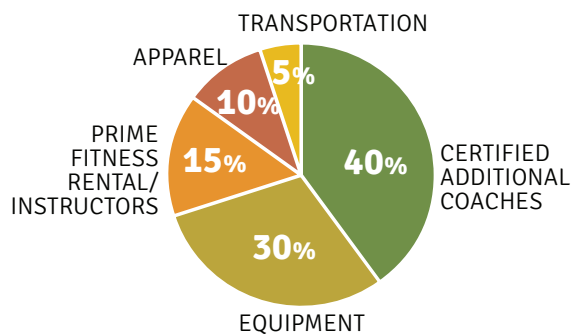

Academy Player Statement Form

NANAIMO LADYSMITH
PUBLIC SCHOOLS

FOR MORE INFORMATION
EREG@SD68.BC.CA
SD68.BC.CA