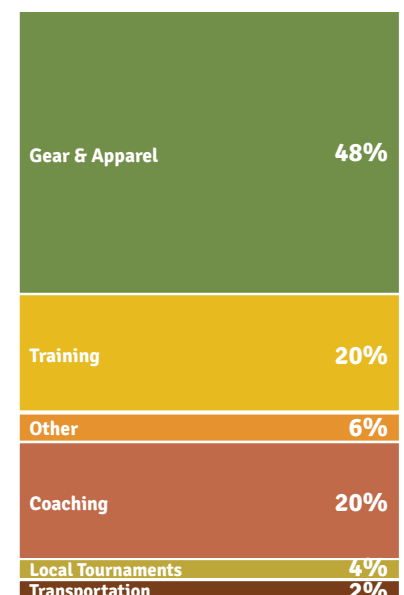

Open to Grades 8-12 students with previous lacrosse experience. Entry into program will be done by evaluations and application.

Intent of the program/academy

To improve both individual and team lacrosse specific skills.

Timeline (full-year or semester)

This is a full year program that includes both a Junior and a Senior program.

Travel or equipment requirements

This academy is highly competitive, and includes frequent traveling to tournaments (including the United States). Cost for these tournaments are extra.

Fundraising expectations

Players are required to participate in fundraising events to supplement the additional costs associated with this academy.

Please Note: Transportation to and from the Academy is the responsibility of the Parent/Guardian.

Fill out Academy Player Statement Form

Click the download button to access form or go to our website.

Fees and breakdown

► **New Players** – $1,600
New player fees are higher because they receive a helmet.

► **Returning Players** – $1,400
The fee does not cover the salary of the teacher associated with the program. The fee breakdown varies considerably from year to year.

NANAIMO LADYSMITH
PUBLIC SCHOOLS

Contact registration for more information
ereg@sd68.bc.ca | www.sd68.bc.ca